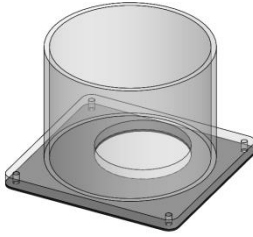

ENC-560 ACCESSORIES AND PARTS

Exhaust Adapter

3" Adapter

SP8323

4" Adapter

SP8324

5" Adapter

SP8325

Replacement Door for ENC-560

SP8331