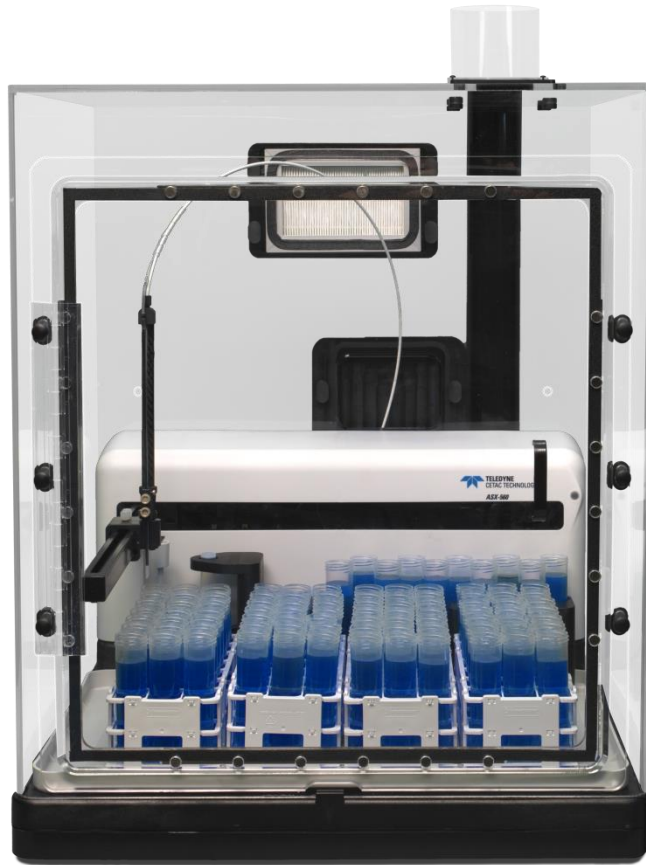

# ENC-560 Integrated Enclosure for the ASX-560 Autosampler

## ENC-560 ACCESSORIES AND PARTS

---

 A black plastic frame with a white HEPA filter inside, and four screws.	ENC-560 HEPA Filter Upgrade Kit	SP8348
 A grey rectangular HEPA filter.	ENC-560 HEPA Replacement Filter	SP8321
 A black metal box with a fan and a power cord.	<b>Positive Airflow Adapter Kit</b>	
	(115V)	SP8326
	(220V)	SP8327
	Kit with HEPA Filter (115V)	SP8328
	Kit with HEPA Filter (220V)	SP8329
 A gas flow meter with a scale and tubing.	Gas Flow Meter Kit	SP6040
 A collection of various tubing connectors and fittings.	ENC-560 Tubing Connection Kit (Contents may vary slightly from what is shown)	SP8330