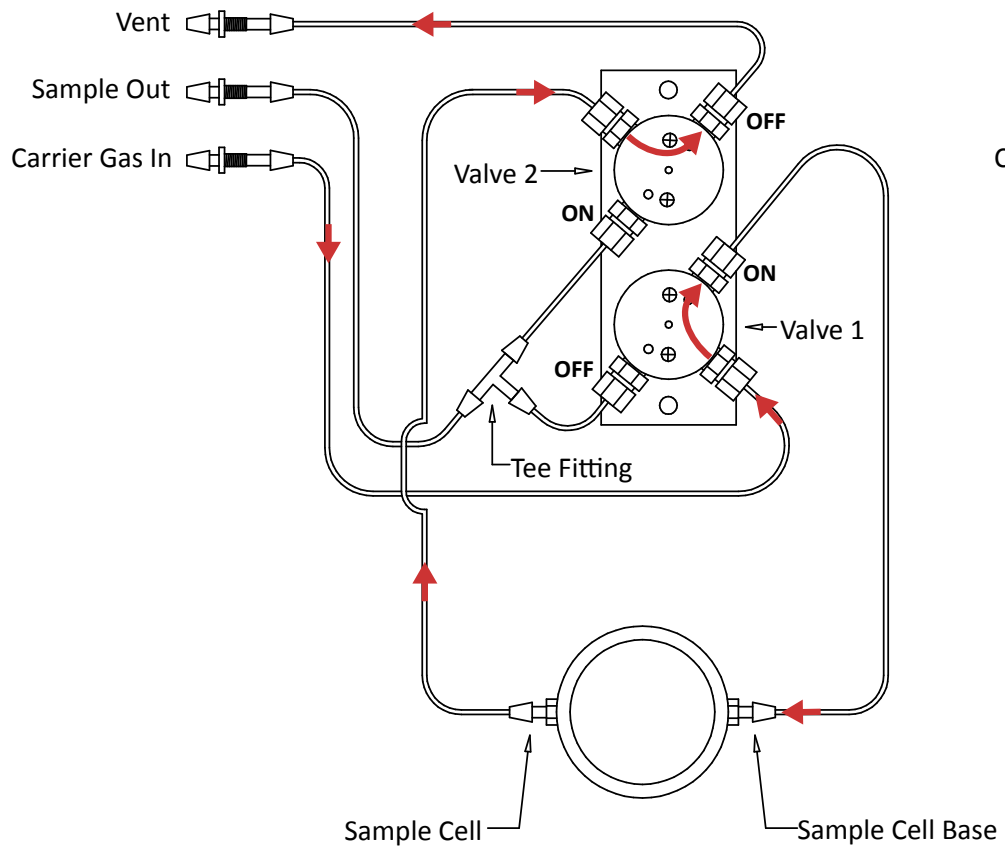

LSX-500 Gas Flow

Tubing Diagram

© 2010 CETAC Technologies

Part number

Printed in USA

Purge

Valve 1 ON
Valve 2 OFF

Bypass

Valve 1 OFF
Valve 2 OFF