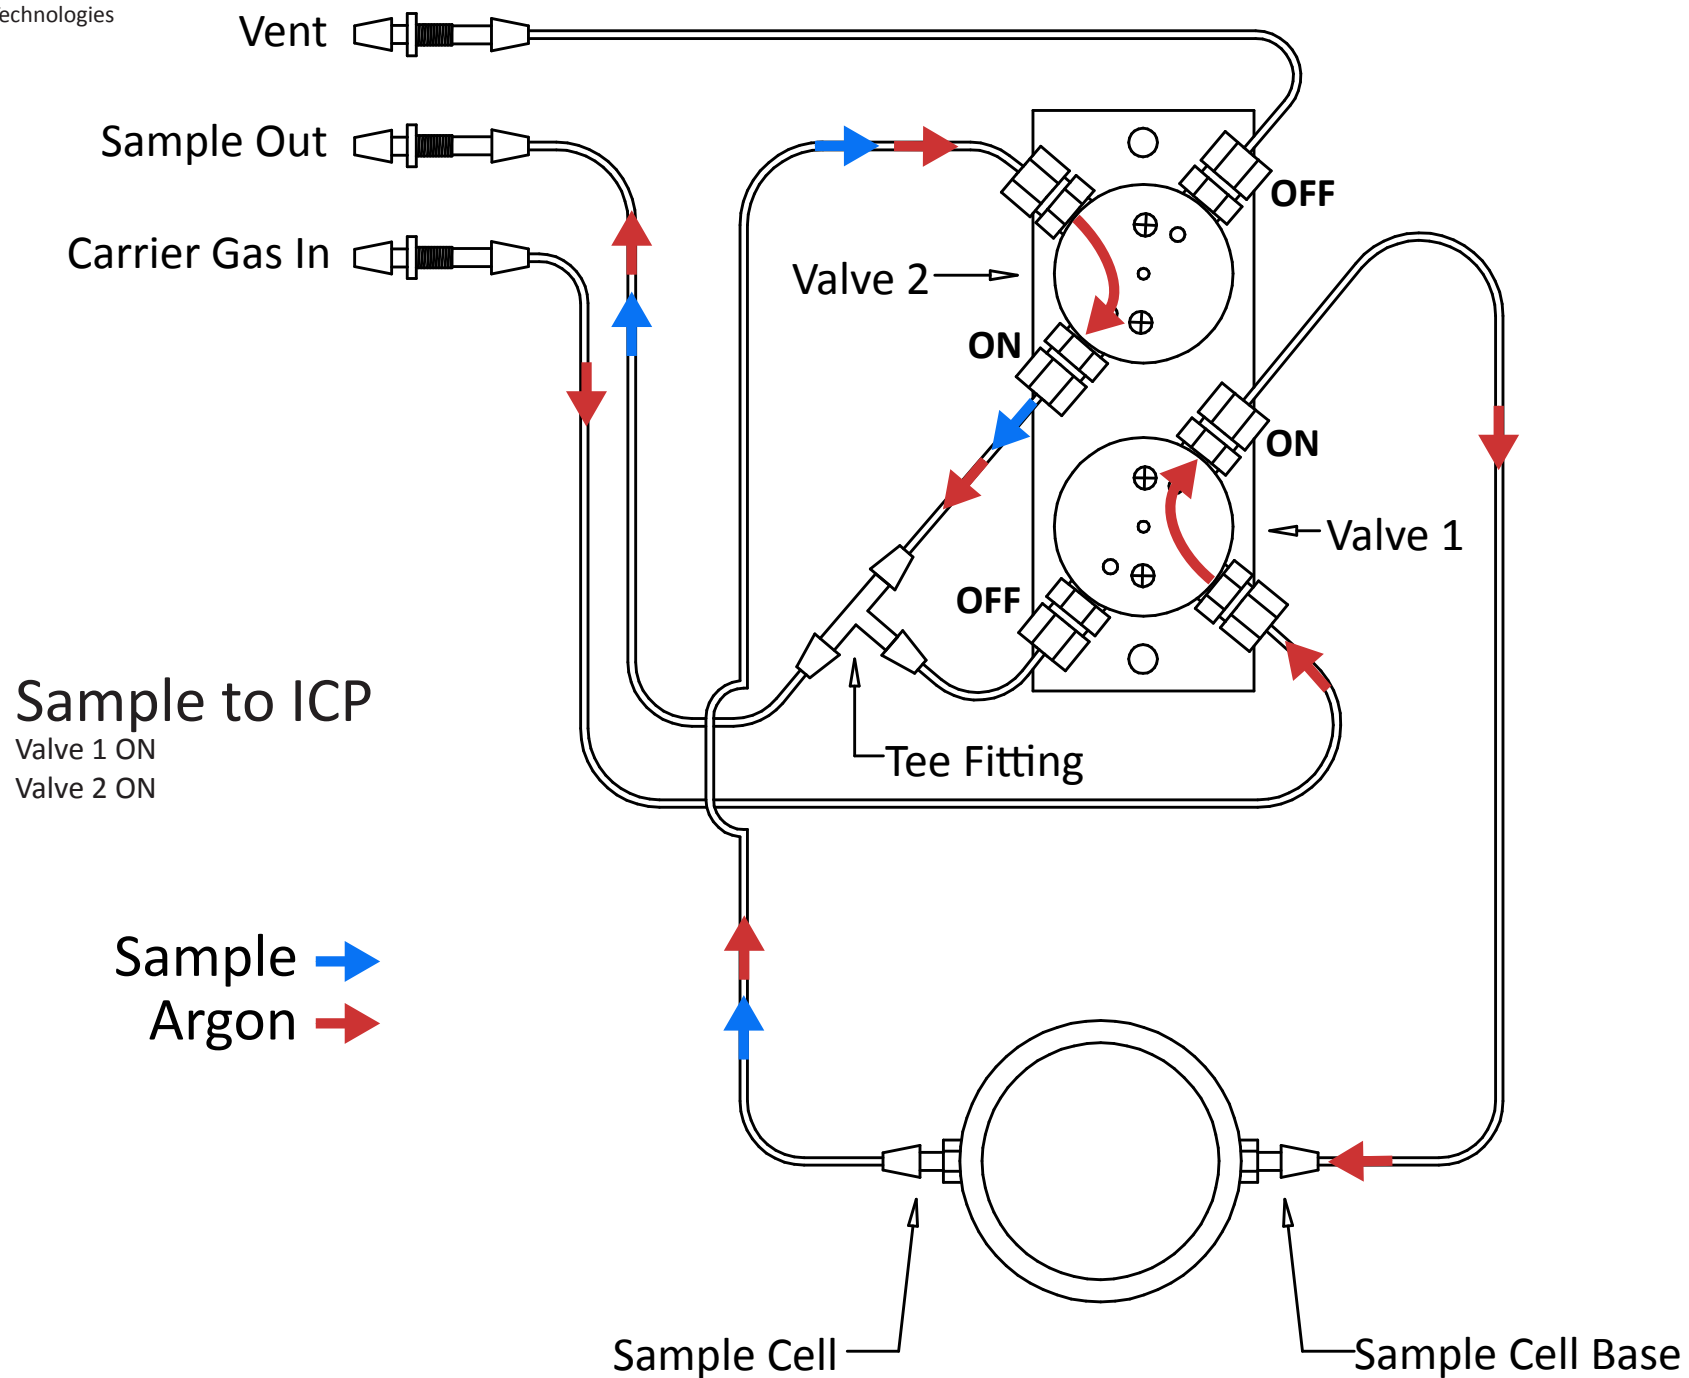

LSX-500 Gas Flow

Tubing Diagram

© 2010 CETAC Technologies

Part number

Printed in USA

Purge

Valve 1 ON
Valve 2 OFF

Bypass

Valve 1 OFF
Valve 2 OFF