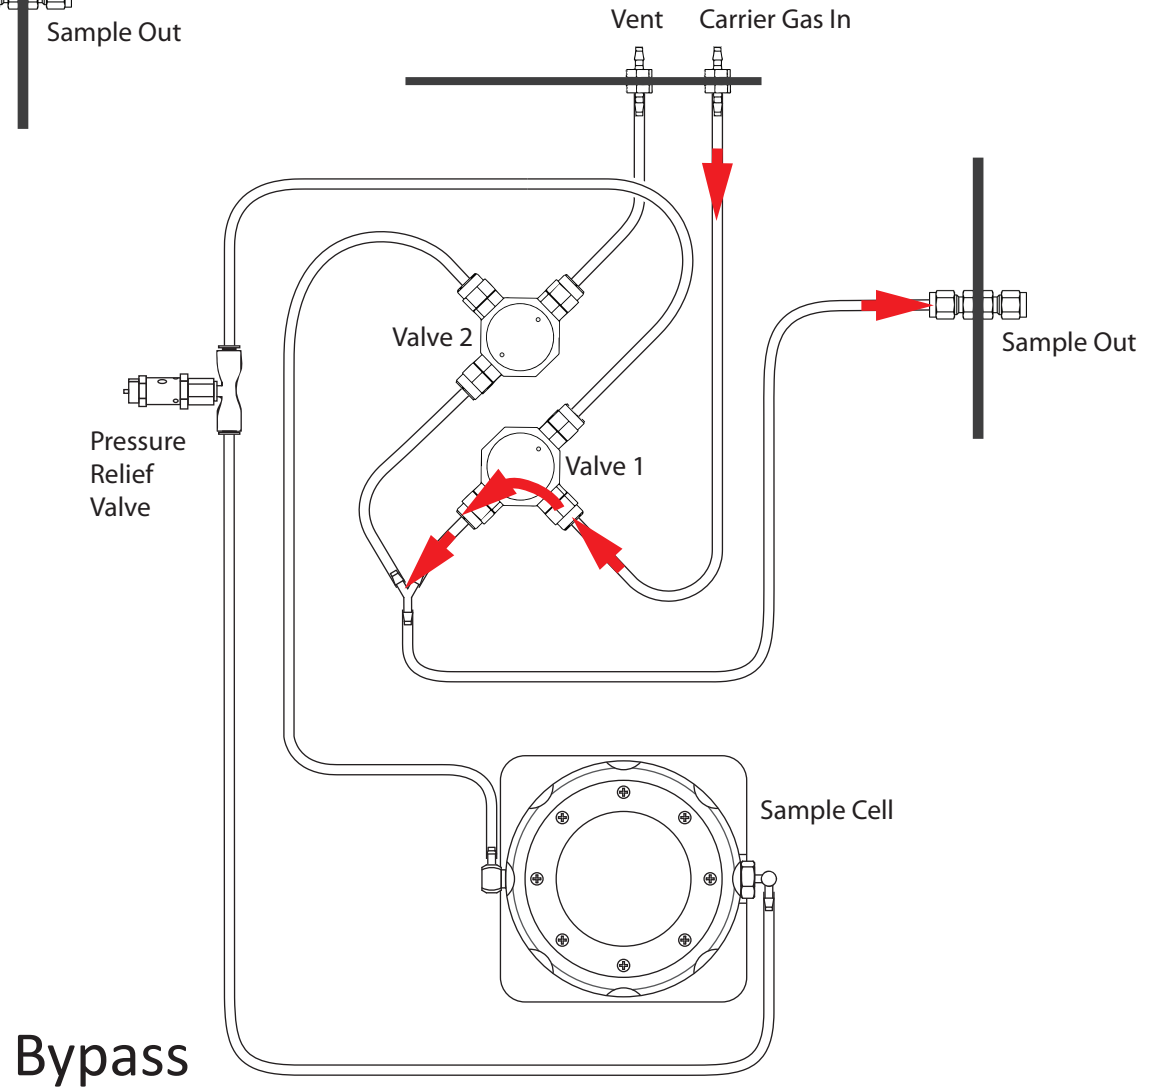

LSX-266 Gas Flow

Tubing Diagram

© 2013 CETAC Technologies

Part number 480206

Printed in USA

Sample 
Argon 

Purge