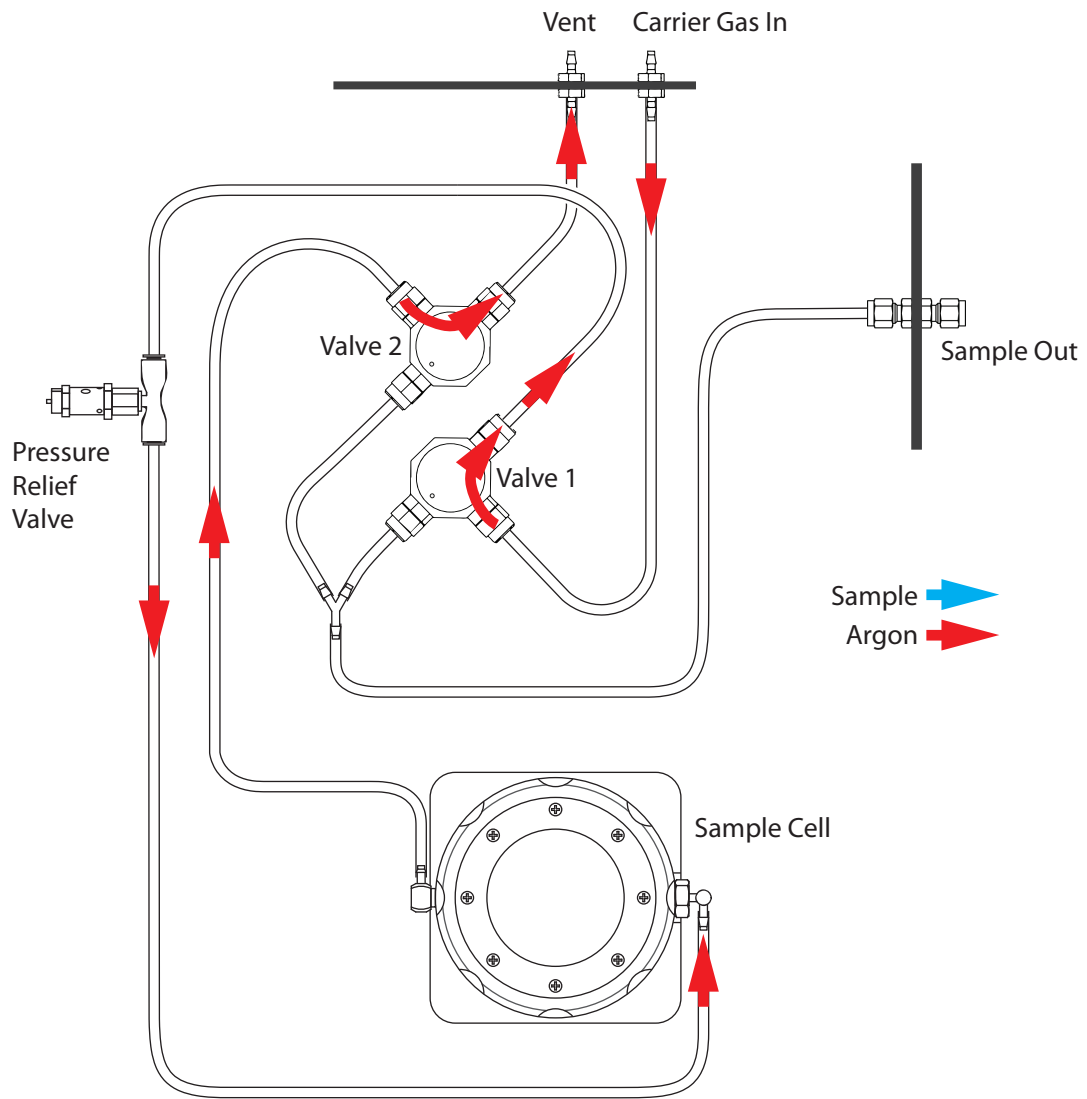

LSX-266 Gas Flow

Tubing Diagram

© 2013 CETAC Technologies

Part number 480206

Printed in USA

Sample 
Argon 

Purge