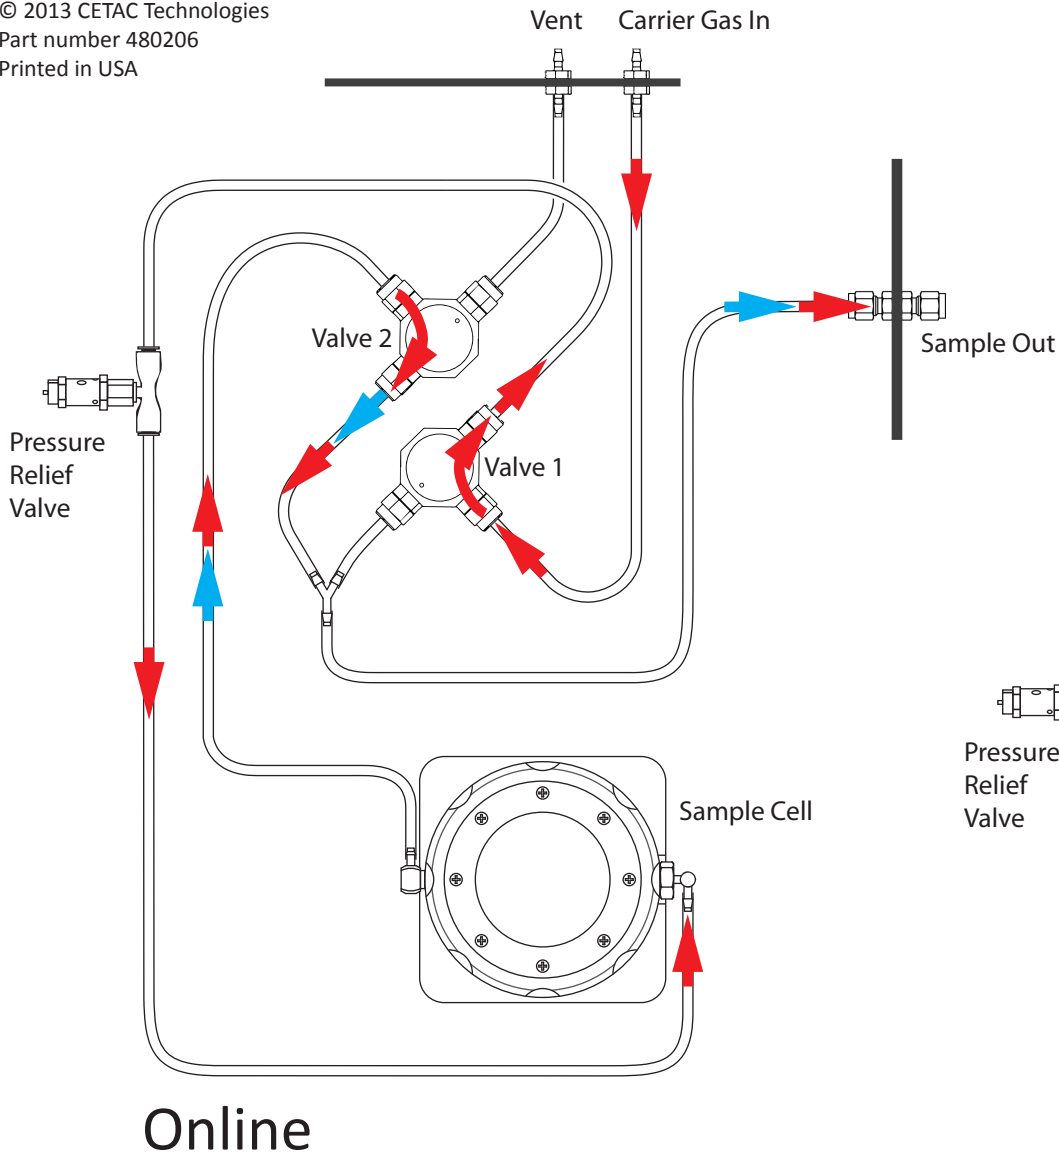

LSX-266 Gas Flow

Tubing Diagram

© 2013 CETAC Technologies

Part number 480206

Printed in USA

Sample 
Argon 

Purge